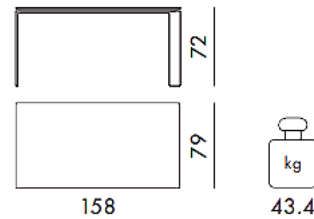

Four

A functional and refined table featuring rigorous geometric design, the perfect companion for days spent in the open air, thanks to its special outdoor finishes.

Brand: **KARTELL**

Item type: Table

Item code: 5582/82

Designer: Ferruccio Laviani

Color: White

Dimension: 158 x 79 x 72 cm

Click the link for more option and finishes:

https://www.kartell.com/ROW/tables-and-tea-tables/four-outdoor/05523?variantName=x_colorVariant&variantValue=82